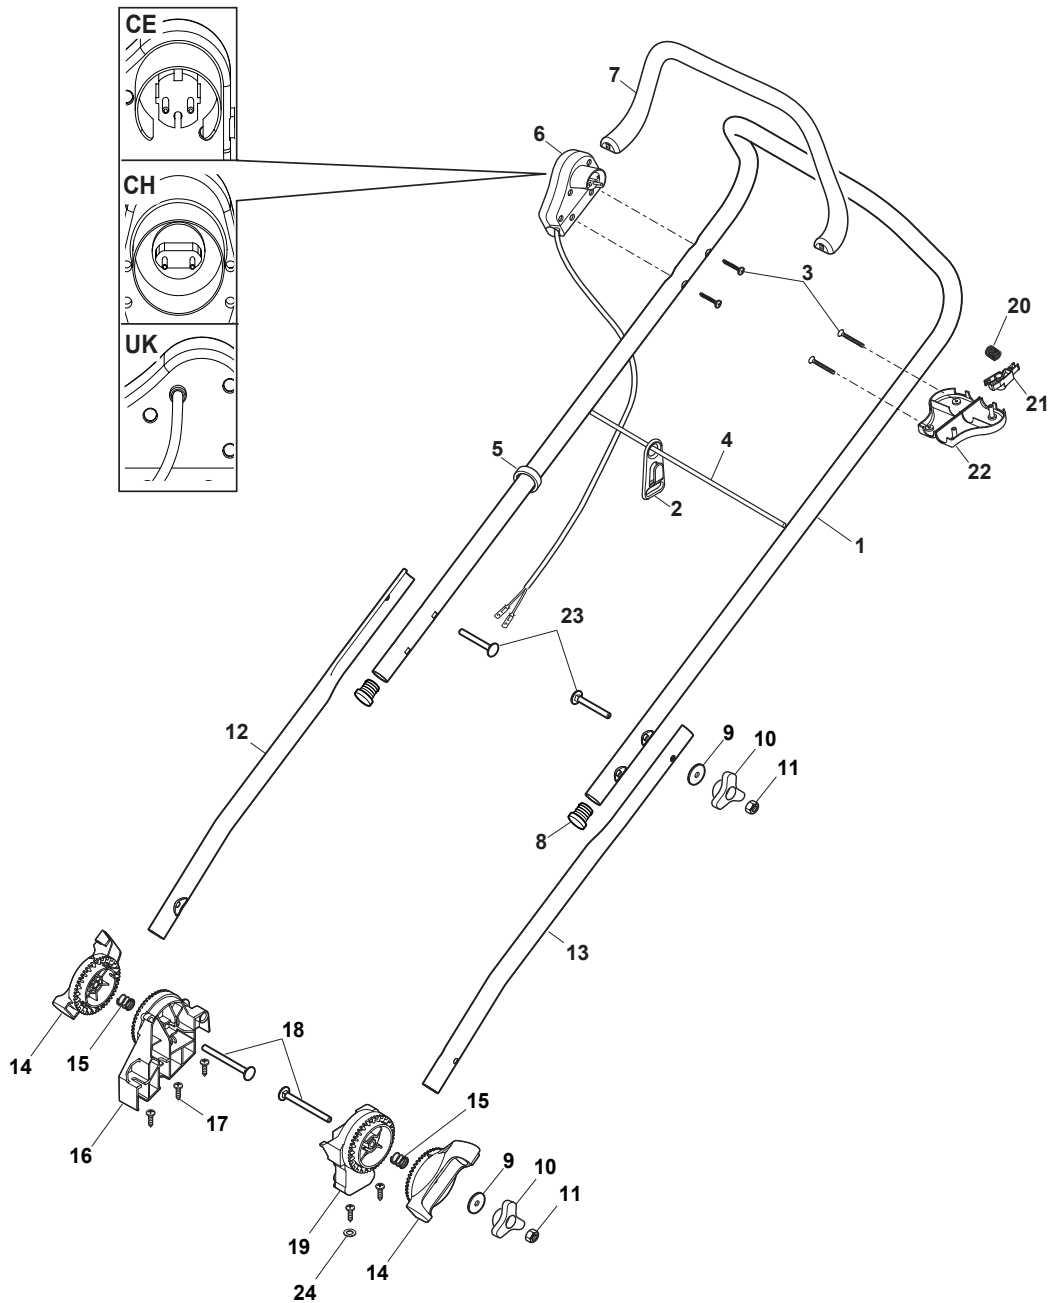

Fig.	Quantity	Part No	Description	Notes
1	1	381007516/0	Handle, Upper Part	
10	4	122399900/0	Knob	
11	4	112154521/0	Nut	
12	1	381007517/0	Right Handle, Lower Part	
13	1	381007518/0	Left Handle, Lower Part	
14	2	322246102/0	Handle Joint	
15	2	122430210/0	Bearing	
16	2	322745055/0	Right Joint	
17	5	112728714/0	Screw	
18	2	122943017/0	Screw	
19	1	322745056/0	Left Joint	
2	1	322195101/4	Fairlead	
20	1	112521320/0	Washer	
CE	1	381600547/0	Dead Hand Switch CE	CE plugg
UK	1	381600548/0	Dead Hand Switch UK	UK plugg
3	2	112728701/0	Screw	
4	1	381600547/0	Dead Hand Switch CE	CE plugg
4	1	381600548/0	Dead Hand Switch UK	UK plugg
5	1	122192000/1	Clamp	
6	1	122192151/0	Fairlead Holder Clamp	
7	2	122943016/0	Screw	
8	2	118566112/0	Push Road	
9	4	112523050/0	Washer	
21	1	322319529/0	Leva Salvamotore	

Fig.	Quantity	Part No	Description	Notes
6	1	381600547/0	Dead Hand Switch CE	CE plugg
6	1	381600548/0	Dead Hand Switch UK	UK plugg
14	2	322246102/0	Handle Joint	
16	2	322745055/0	Right Joint	
19	1	322745056/0	Left Joint	
1	1	381007516/0	Handle, Upper Part	
2	1	322195101/4	Fairlead	
3	4	112728701/0	Screw	
4	1	122010250/0	Fairlead	
5	1	122192000/1	Clamp	
7	1	322322880/1	Lever, Engine Brake Black	
7	1	322322882/1	Lever, Engine Brake Red	
7	1	322322883/1	Lever, Engine Brake Yellow	
8	2	118566112/0	Push Road	
9	4	112523050/0	Washer	
10	4	122399900/0	Knob	
11	4	112154521/0	Nut	
12	1	381007517/0	Right Handle, Lower Part	
13	1	381007518/0	Left Handle, Lower Part	
15	2	122430210/0	Bearing	
17	5	112728714/0	Screw	
18	2	122943017/0	Screw	
20	1	122450115/0	Spring	
21	1	322230350/2	Fulcrum Pin	
22	1	322785144/1	Support	
23	2	122943016/0	Screw	
24	1	112521320/0	Washer	
25	1	381600547/0	Dead Hand Switch CE	
25	1	381600504/4	Dead Hand Switch CH	
25	1	381600548/0	Dead Hand Switch UK	