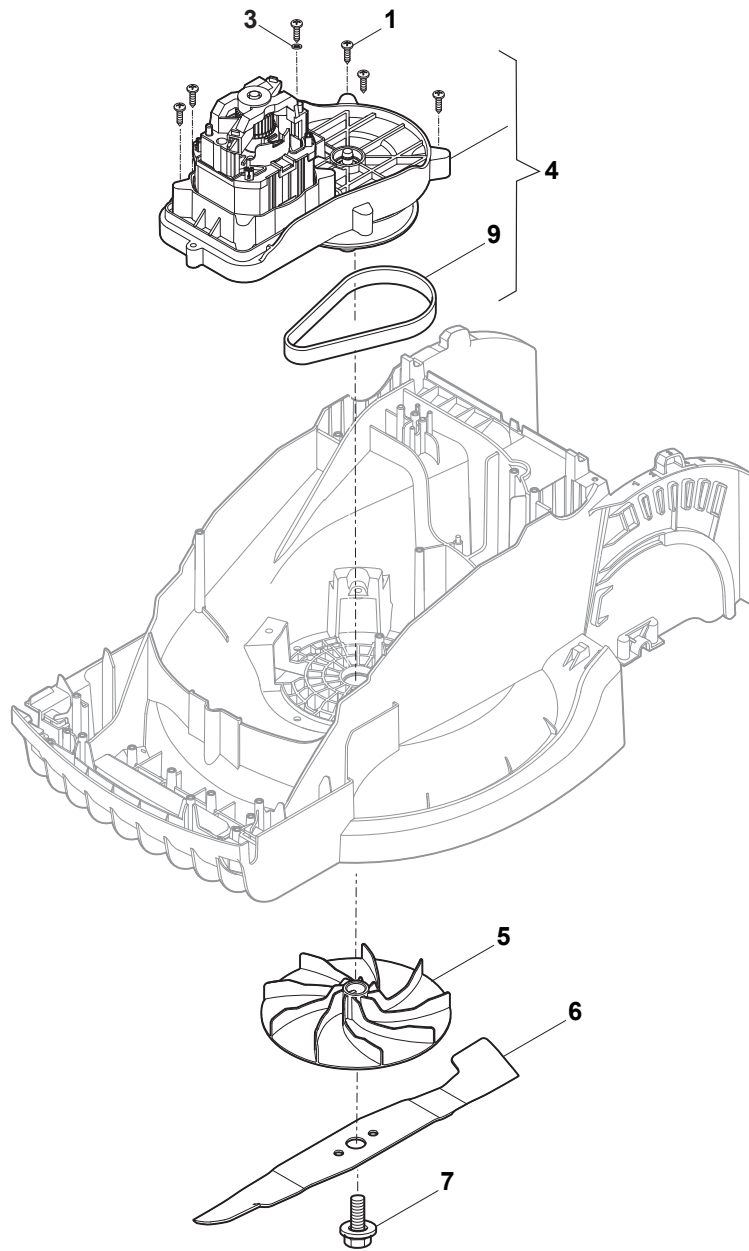

Fig.	Quantity	Part No	Description	Notes
1	4	112728699/0	Screw	
3	1	112523020/0	Washer	
4	1	118563696/1	Electric Motor 1600W	
4	1	118563697/1	Electric Motor 1800W	
5	1	322465644/1	Hub	
6	1	181004155/0	Blade	
7	1	381004352/1	Screw	
9	1	118810092/0	Belt