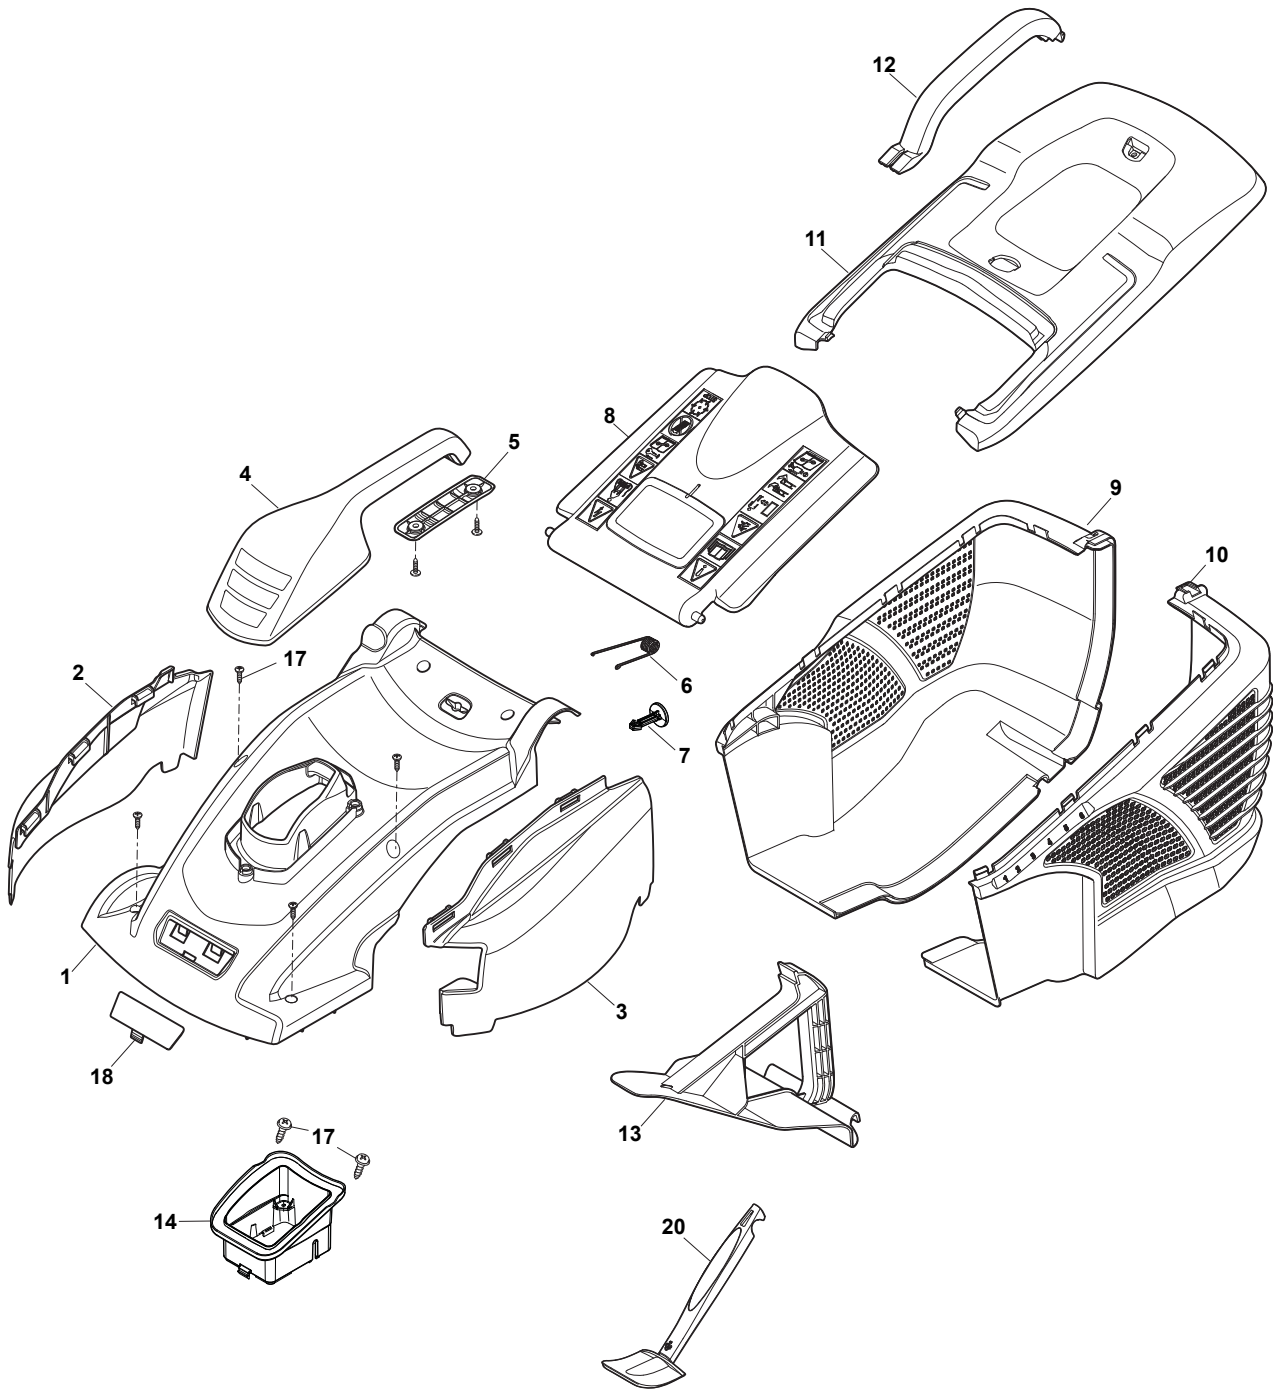

THIS INFORMATION IS NOT INTENDED FOR SALE OR RESALE, AND THIS NOTICE MUST REMAIN ON ALL COPIES.

Fig.	Quantity	Part No	Description	Notes
1	1	322066784/0	Deck STIGA Grey	
2	1	322785450/0	Support, Wheel	
9	1	322785443/0	Lever, Height Adjustment	Grey
12	1	322869690/0	Rod, Height Adjustment	Grey
15	1	322785438/0	Support, Wheel	Grey
18	1	322785449/0	Support, Wheel	
3	2	322686105/0	Wheel	
4	2	322110684/0	Hub Cap Grey	
4	2	322110691/0	Hub Cap White	
4	2	322110700/0	Hub Cap Yellow	
5	4	112604903/0	Washer	
6	1	122033427/0	Rear Wheel Axle	
7	2	322545142/0	Plate	
8	8	112728714/0	Screw	
9	1	322785414/1	Lever, Height Adjustment	Yellow
10	1	322524354/0	Pin	
11	1	122446195/0	Spring	
12	1	322869685/0	Rod, Height Adjustment	Black
13	2	322785415/0	Plate	
14	1	122033426/0	Rear Wheel Axle	
15	1	322785422/0	Support, Wheel	Black
16	2	322686104/0	Wheel	
17	2	322110683/0	Hub Cap Grey	
17	2	322110690/0	Hub Cap White	
17	2	322110699/0	Hub Cap Yellow	

Fig.	Quantity	Part No	Description	Notes
1	1	322066784/0	Deck STIGA Grey	
2	1	322785450/0	Support, Wheel	
9	1	322785443/0	Lever, Height Adjustment	Grey
12	1	322869690/0	Rod, Height Adjustment	Grey
15	1	322785438/0	Support, Wheel	Grey
18	1	322785449/0	Support, Wheel	
3	2	322686105/0	Wheel	
4	2	322110637/0	Hub Cap Grey	
5	4	112604903/0	Washer	
6	1	122033427/0	Rear Wheel Axle	
7	2	322545142/0	Plate	
8	8	112728714/0	Screw	
9	1	322785414/1	Lever, Height Adjustment	Yellow
10	1	322524354/0	Pin	
11	1	122446195/0	Spring	
12	1	322869685/0	Rod, Height Adjustment	Black
13	2	322785415/0	Plate	
14	1	122033426/0	Rear Wheel Axle	
15	1	322785422/0	Support, Wheel	Black
16	2	322686104/0	Wheel	
17	2	322110685/0	Hub Cap Grey	