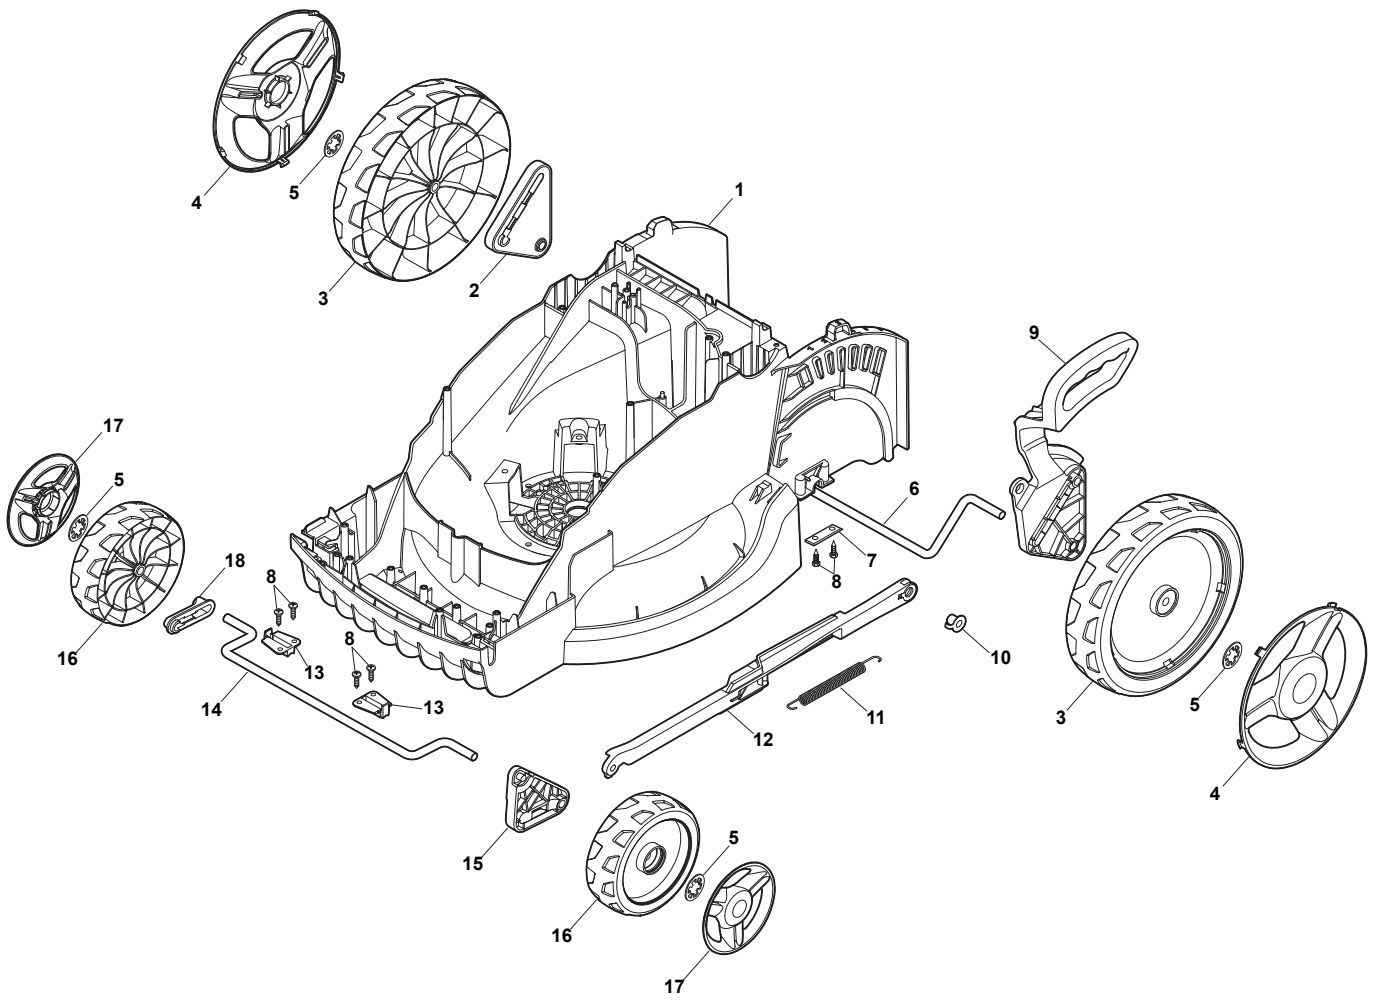

THIS INFORMATION IS NOT INTENDED FOR SALE OR RESALE, AND THIS NOTICE MUST REMAIN ON ALL COPIES.

Fig.	Quantity	Part No	Description	Notes
1	1	322066784/0	Deck STIGA Grey	
2	1	322785450/0	Support, Wheel	
9	1	322785443/0	Lever, Height Adjustment	Grey
12	1	322869690/0	Rod, Height Adjustment	Grey
15	1	322785438/0	Support, Wheel	Grey
18	1	322785449/0	Support, Wheel	
3	2	322686105/0	Wheel	
4	2	322110684/0	Hub Cap Grey	
4	2	322110691/0	Hub Cap White	
4	2	322110700/0	Hub Cap Yellow	
5	4	112604903/0	Washer	
6	1	122033427/0	Rear Wheel Axle	
7	2	322545142/0	Plate	
8	8	112728714/0	Screw	
9	1	322785414/1	Lever, Height Adjustment	Yellow
10	1	322524354/0	Pin	
11	1	122446195/0	Spring	
12	1	322869685/0	Rod, Height Adjustment	Black
13	2	322785415/0	Plate	
14	1	122033426/0	Rear Wheel Axle	
15	1	322785422/0	Support, Wheel	Black
16	2	322686104/0	Wheel	
17	2	322110683/0	Hub Cap Grey	
17	2	322110690/0	Hub Cap White	
17	2	322110699/0	Hub Cap Yellow	

Fig.	Quantity	Part No	Description	Notes
1	1	322066784/0	Deck STIGA Grey	
2	1	322785450/0	Support, Wheel	
9	1	322785443/0	Lever, Height Adjustment	Grey
12	1	322869690/0	Rod, Height Adjustment	Grey
15	1	322785438/0	Support, Wheel	Grey
18	1	322785449/0	Support, Wheel	
3	2	322686105/0	Wheel	
4	2	322110637/0	Hub Cap Grey	
5	4	112604903/0	Washer	
6	1	122033427/0	Rear Wheel Axle	
7	2	322545142/0	Plate	
8	8	112728714/0	Screw	
9	1	322785414/1	Lever, Height Adjustment	Yellow
10	1	322524354/0	Pin	
11	1	122446195/0	Spring	
12	1	322869685/0	Rod, Height Adjustment	Black
13	2	322785415/0	Plate	
14	1	122033426/0	Rear Wheel Axle	
15	1	322785422/0	Support, Wheel	Black
16	2	322686104/0	Wheel	
17	2	322110685/0	Hub Cap Grey	