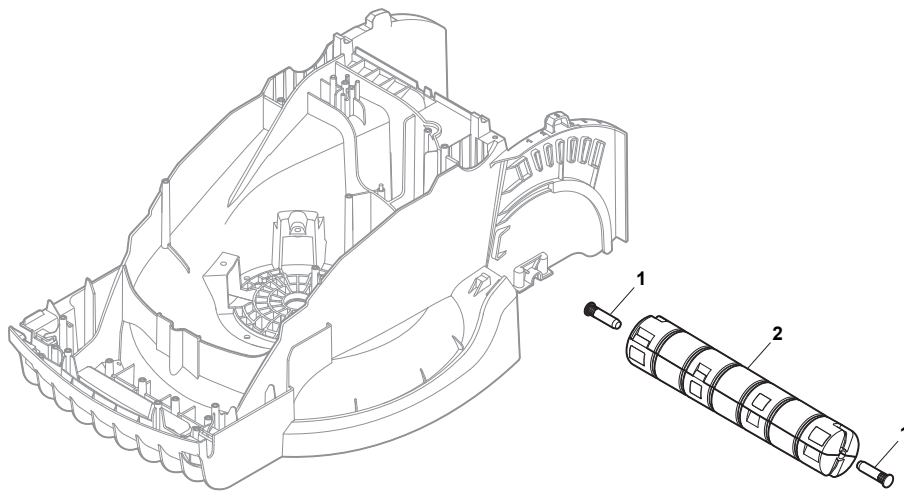

Fig.	Quantity	Part No	Description	Notes
1	1	381007516/0	Handle, Upper Part	
10	4	122399900/0	Knob	
11	4	112154521/0	Nut	
12	1	381007517/0	Right Handle, Lower Part	
13	1	381007518/0	Left Handle, Lower Part	
14	2	322246102/0	Handle Joint	
15	2	122430210/0	Bearing	
16	2	322745055/0	Right Joint	
17	5	112728714/0	Screw	
18	2	122943017/0	Screw	
19	1	322745056/0	Left Joint	
2	1	322195101/4	Fairlead	
20	1	112521320/0	Washer	
CE	1	381600547/0	Dead Hand Switch CE	CE plugg
UK	1	381600548/0	Dead Hand Switch UK	UK plugg
3	2	112728701/0	Screw	
4	1	381600547/0	Dead Hand Switch CE	CE plugg
4	1	381600548/0	Dead Hand Switch UK	UK plugg
5	1	122192000/1	Clamp	
6	1	122192151/0	Fairlead Holder Clamp	
7	2	122943016/0	Screw	
8	2	118566112/0	Push Road	
9	4	112523050/0	Washer	
21	1	322319529/0	Leva Salvamotore	

Fig.	Quantity	Part No	Description	Notes
6	1	381600547/0	Dead Hand Switch CE	CE plugg
6	1	381600548/0	Dead Hand Switch UK	UK plugg
14	2	322246102/0	Handle Joint	
16	2	322745055/0	Right Joint	
19	1	322745056/0	Left Joint	
1	1	381007516/0	Handle, Upper Part	
2	1	322195101/4	Fairlead	
3	4	112728701/0	Screw	
4	1	122010250/0	Fairlead	
5	1	122192000/1	Clamp	
7	1	322322880/1	Lever, Engine Brake Black	
7	1	322322882/1	Lever, Engine Brake Red	
7	1	322322883/1	Lever, Engine Brake Yellow	
8	2	118566112/0	Push Road	
9	4	112523050/0	Washer	
10	4	122399900/0	Knob	
11	4	112154521/0	Nut	
12	1	381007517/0	Right Handle, Lower Part	
13	1	381007518/0	Left Handle, Lower Part	
15	2	122430210/0	Bearing	
17	5	112728714/0	Screw	
18	2	122943017/0	Screw	
20	1	122450115/0	Spring	
21	1	322230350/2	Fulcrum Pin	
22	1	322785144/1	Support	
23	2	122943016/0	Screw	
24	1	112521320/0	Washer	
25	1	381600547/0	Dead Hand Switch CE	
25	1	381600504/4	Dead Hand Switch CH	
25	1	381600548/0	Dead Hand Switch UK	