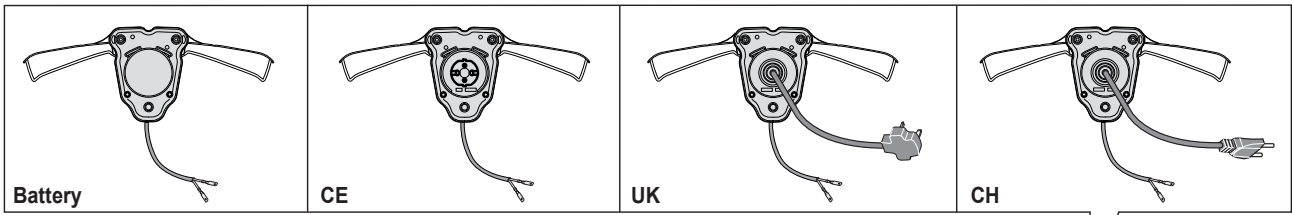

Fig.	Quantity	Part No	Description	Notes
4	1	322393726/0	Handle, Grey	
5	1	322393725/0	Handle, Grey	
11	1	322486330/0	Grass-Box, Upper Part Black	Black
1	1	322055168/0	Front Plate	
2	1	322055209/0	Red Cover	
3	12	112728714/0	Screw	
6	1	122450470/0	Spring	
7	1	322524356/0	Pin	
8	1	322600236/0	Stone-Guard	
9	1	322486301/0	Grass-Box, Right Lower Part	
10	1	322486302/0	Grass-Box, Left Lower Part	
11	1	322486308/0	Grass-Box, Upper Part White	White
11	1	322486309/0	Grass-Box, Upper Part Red	Red
11	1	322486323/0	Grass-Box, Upper Part Yellow	Yellow
11	1	322486329/0	Grass-Box, Upper Part Grey	Grey
12	1	322393656/0	Handle, Grey	
16	1	322140243/0	Mulching Plug	
17	1	322393676/0	Engine Protection	
18	1	322393670/0	Right Engine Cover	
19	1	322393671/0	Left Engine Cover	

Fig.	Quantity	Part No	Description	Notes
9	4	322319526/0	Fixing Lever Handle	Grey
11	2	322246102/0	Handle Joint	
13	2	322745055/0	Right Joint	
15	1	322745056/0	Left Joint	
1	1	322291070/0	Upper Half Handgrip Switch	
2	1	381600521/1	Dead Hand Switch CE	CE plugg
2	1	381600523/0	Dead Hand Switch UK	UK plugg - Yellow
2	1	381600527/0	Dead Hand Switch UK	UK plugg - Red
3	1	322291071/0	Lower Half Handgrip Switch	
4	11	112728713/0	Screw	
5	1	381007515/0	Handle Lower Part	
6	1	122192000/1	Clamp	
7	4	112523050/0	Washer	
8	4	122524352/0	Pin	
9	4	322319519/0	Fixing Lever Handle	Yellow
10	2	122943016/0	Screw	
12	2	122430210/0	Bearing	
14	5	112728714/0	Screw	
16	2	122943017/0	Screw	
18	2	118566112/0	Push Road	
19	2	381007513/0	Handle Lower Part	
20	1	381007514/0	Right Handle, Lower Part	
21	1	112521320/0	Washer	