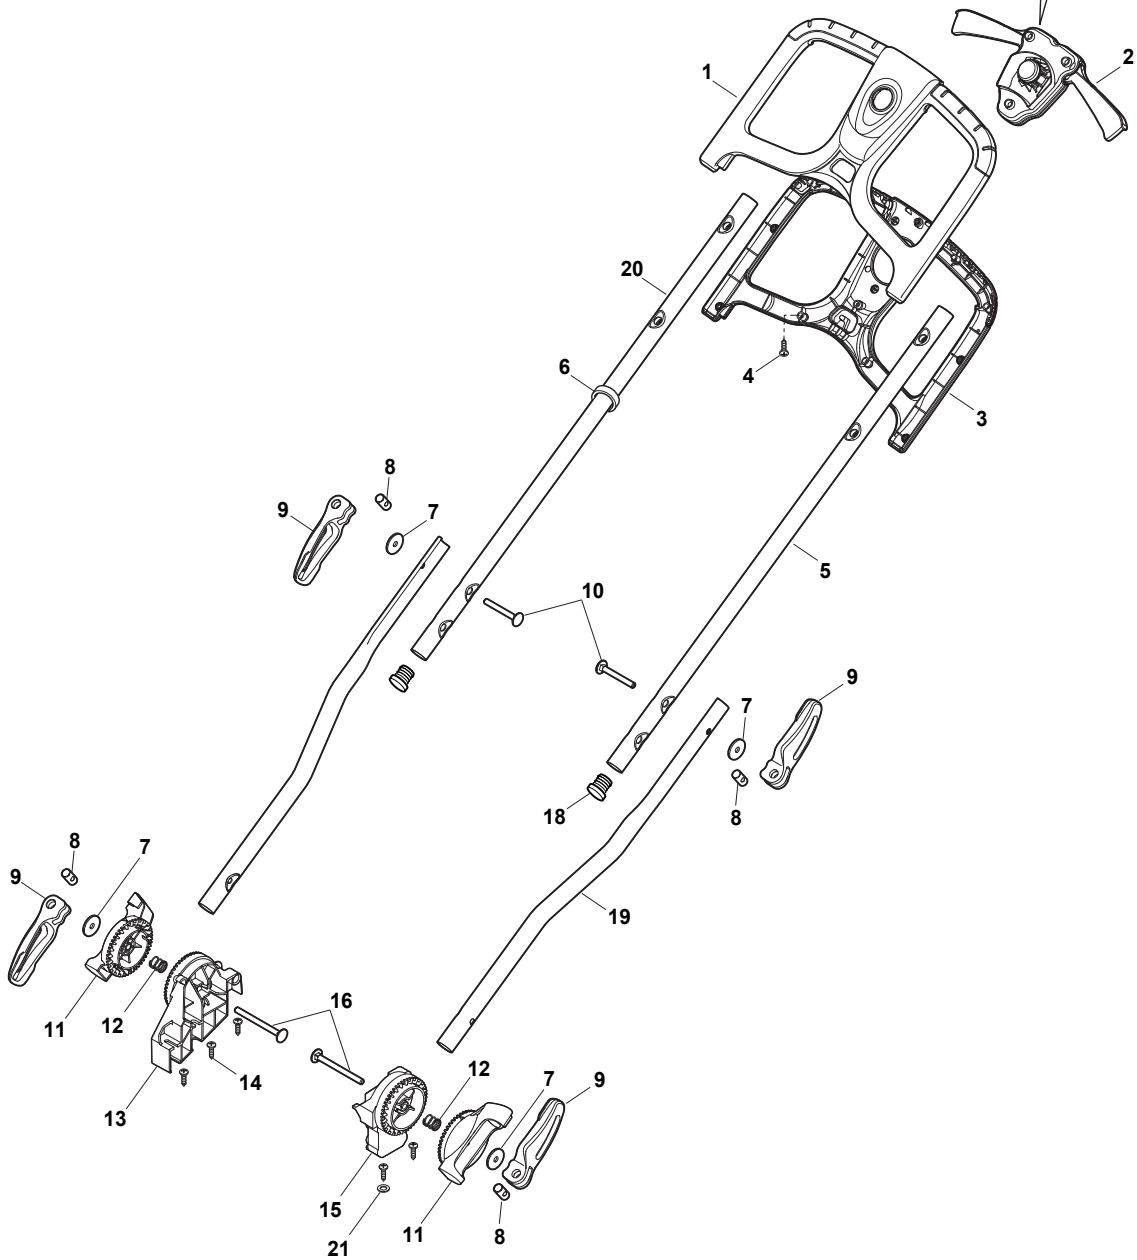

Fig.	Quantity	Part No	Description	Notes
9	4	322319526/0	Fixing Lever Handle	Grey
11	2	322246102/0	Handle Joint	
13	2	322745055/0	Right Joint	
15	1	322745056/0	Left Joint	
1	1	322291070/0	Upper Half Handgrip Switch	
2	1	381600521/1	Dead Hand Switch CE	CE plugg
2	1	381600523/0	Dead Hand Switch UK	UK plugg - Yellow
2	1	381600527/0	Dead Hand Switch UK	UK plugg - Red
3	1	322291071/0	Lower Half Handgrip Switch	
4	11	112728713/0	Screw	
5	1	381007515/0	Handle Lower Part	
6	1	122192000/1	Clamp	
7	4	112523050/0	Washer	
8	4	122524352/0	Pin	
9	4	322319519/0	Fixing Lever Handle	Yellow
10	2	122943016/0	Screw	
12	2	122430210/0	Bearing	
14	5	112728714/0	Screw	
16	2	122943017/0	Screw	
18	2	118566112/0	Push Road	
19	2	381007513/0	Handle Lower Part	
20	1	381007514/0	Right Handle, Lower Part	
21	1	112521320/0	Washer	

Fig.	Quantity	Part No	Description	Notes
1	1	381007516/0	Handle, Upper Part	
10	4	122399900/0	Knob	
11	4	112154521/0	Nut	
12	1	381007517/0	Right Handle, Lower Part	
13	1	381007518/0	Left Handle, Lower Part	
14	2	322246102/0	Handle Joint	
15	2	122430210/0	Bearing	
16	2	322745055/0	Right Joint	
17	5	112728714/0	Screw	
18	2	122943017/0	Screw	
19	1	322745056/0	Left Joint	
2	1	322195101/4	Fairlead	
20	1	112521320/0	Washer	
CE	1	381600547/0	Dead Hand Switch CE	CE plugg
UK	1	381600548/0	Dead Hand Switch UK	UK plugg
3	2	112728701/0	Screw	
4	1	381600547/0	Dead Hand Switch CE	CE plugg
4	1	381600548/0	Dead Hand Switch UK	UK plugg
5	1	122192000/1	Clamp	
6	1	122192151/0	Fairlead Holder Clamp	
7	2	122943016/0	Screw	
8	2	118566112/0	Push Road	
9	4	112523050/0	Washer	
21	1	322319529/0	Leva Salvamotore	