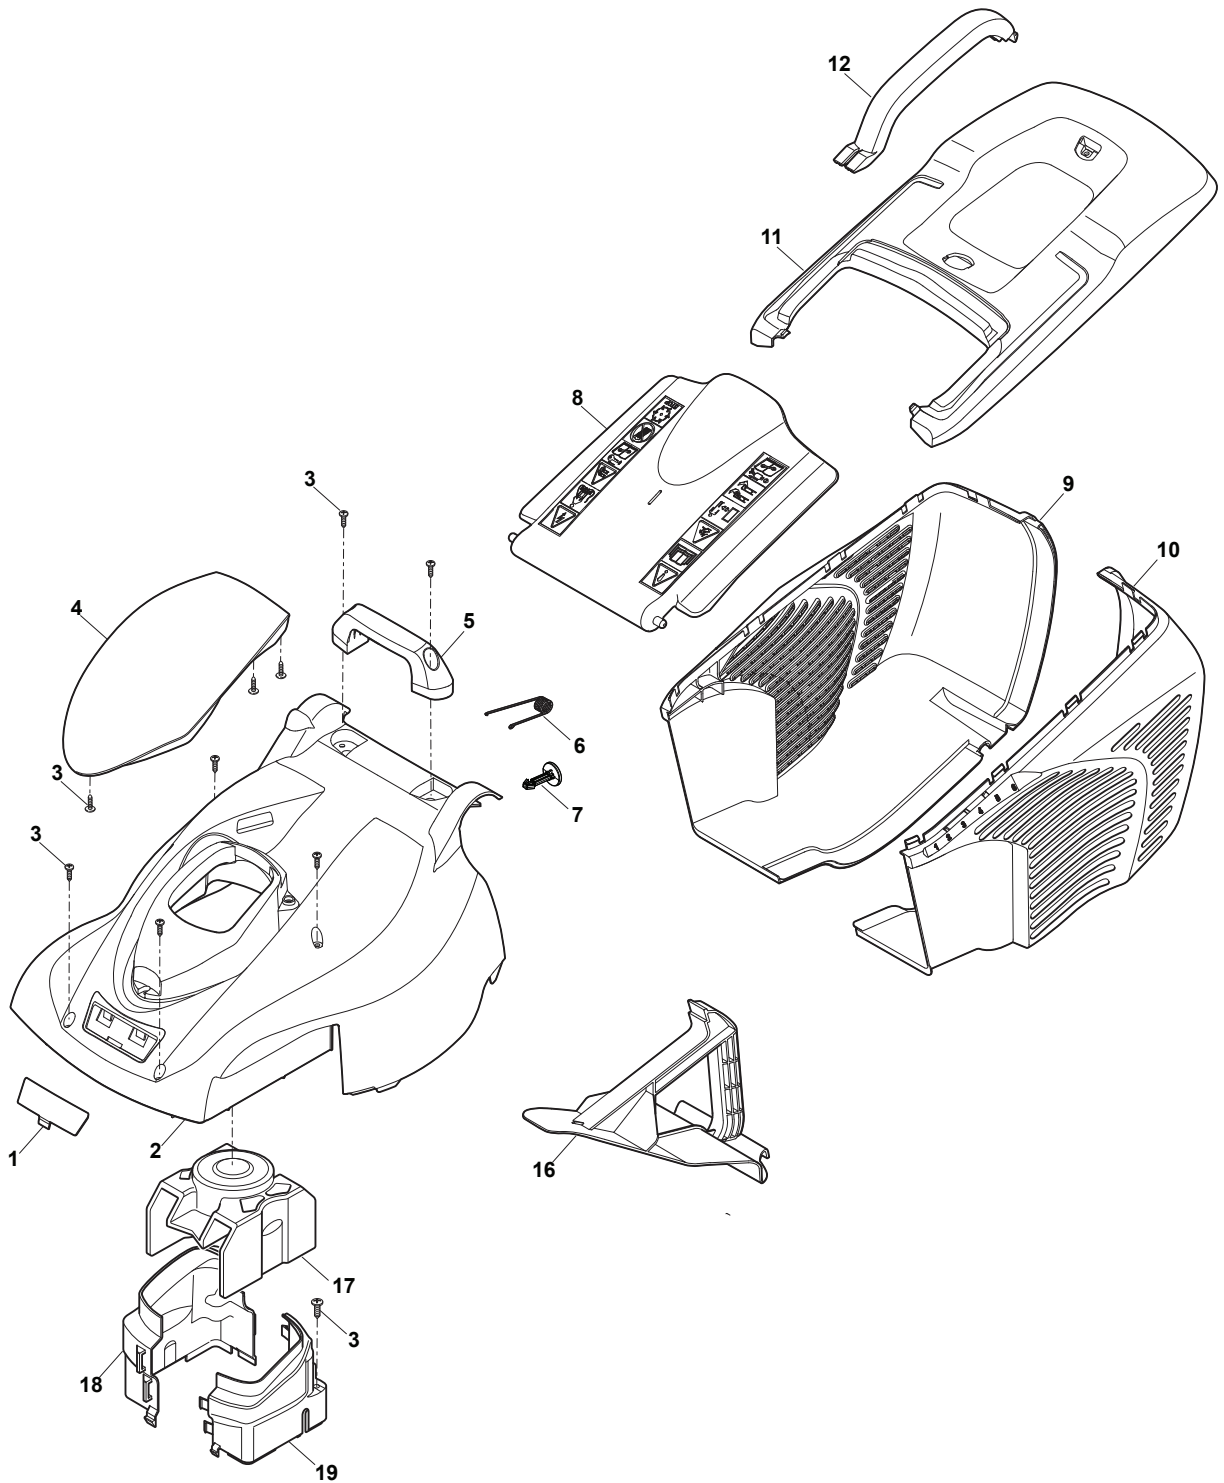

Fig.	Quantity	Part No	Description	Notes
4	1	322393726/0	Handle, Grey	
5	1	322393725/0	Handle, Grey	
11	1	322486330/0	Grass-Box, Upper Part Black	Black
1	1	322055168/0	Front Plate	
2	1	322055209/0	Red Cover	
3	12	112728714/0	Screw	
6	1	122450470/0	Spring	
7	1	322524356/0	Pin	
8	1	322600236/0	Stone-Guard	
9	1	322486301/0	Grass-Box, Right Lower Part	
10	1	322486302/0	Grass-Box, Left Lower Part	
11	1	322486308/0	Grass-Box, Upper Part White	White
11	1	322486309/0	Grass-Box, Upper Part Red	Red
11	1	322486323/0	Grass-Box, Upper Part Yellow	Yellow
11	1	322486329/0	Grass-Box, Upper Part Grey	Grey
12	1	322393656/0	Handle, Grey	
16	1	322140243/0	Mulching Plug	
17	1	322393676/0	Engine Protection	
18	1	322393670/0	Right Engine Cover	
19	1	322393671/0	Left Engine Cover