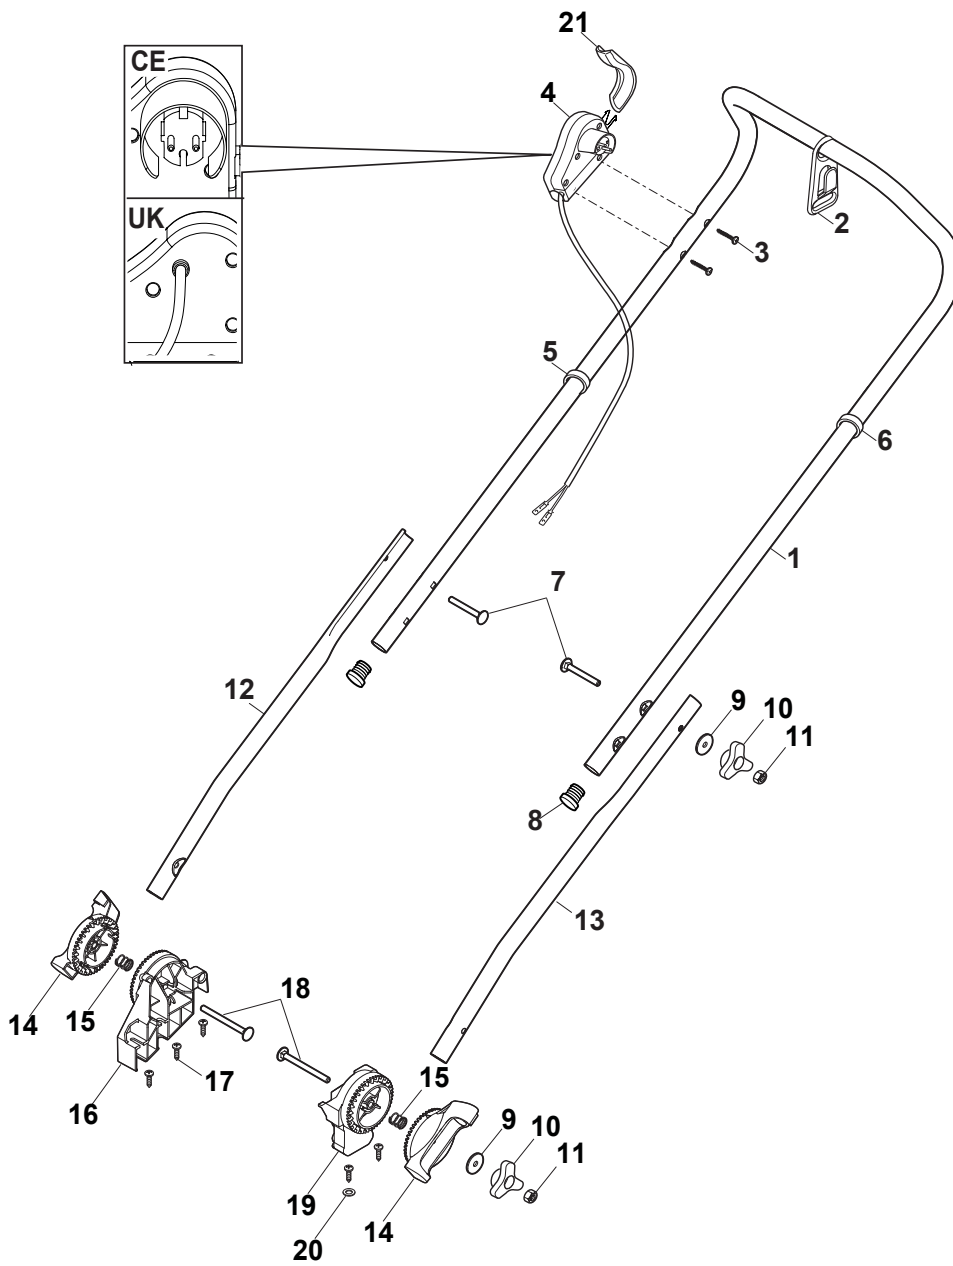

Fig.	Quantity	Part No	Description	Notes
9	4	322319526/0	Fixing Lever Handle	Grey
11	2	322246102/0	Handle Joint	
13	2	322745055/0	Right Joint	
15	1	322745056/0	Left Joint	
1	1	322291070/0	Upper Half Handgrip Switch	
2	1	381600521/1	Dead Hand Switch CE	CE plugg
2	1	381600523/0	Dead Hand Switch UK	UK plugg - Yellow
2	1	381600527/0	Dead Hand Switch UK	UK plugg - Red
3	1	322291071/0	Lower Half Handgrip Switch	
4	11	112728713/0	Screw	
5	1	381007515/0	Handle Lower Part	
6	1	122192000/1	Clamp	
7	4	112523050/0	Washer	
8	4	122524352/0	Pin	
9	4	322319519/0	Fixing Lever Handle	Yellow
10	2	122943016/0	Screw	
12	2	122430210/0	Bearing	
14	5	112728714/0	Screw	
16	2	122943017/0	Screw	
18	2	118566112/0	Push Road	
19	2	381007513/0	Handle Lower Part	
20	1	381007514/0	Right Handle, Lower Part	
21	1	112521320/0	Washer	

Fig.	Quantity	Part No	Description	Notes
1	1	381007516/0	Handle, Upper Part	
10	4	122399900/0	Knob	
11	4	112154521/0	Nut	
12	1	381007517/0	Right Handle, Lower Part	
13	1	381007518/0	Left Handle, Lower Part	
14	2	322246102/0	Handle Joint	
15	2	122430210/0	Bearing	
16	2	322745055/0	Right Joint	
17	5	112728714/0	Screw	
18	2	122943017/0	Screw	
19	1	322745056/0	Left Joint	
2	1	322195101/4	Fairlead	
20	1	112521320/0	Washer	
CE	1	381600547/0	Dead Hand Switch CE	CE plugg
UK	1	381600548/0	Dead Hand Switch UK	UK plugg
3	2	112728701/0	Screw	
4	1	381600547/0	Dead Hand Switch CE	CE plugg
4	1	381600548/0	Dead Hand Switch UK	UK plugg
5	1	122192000/1	Clamp	
6	1	122192151/0	Fairlead Holder Clamp	
7	2	122943016/0	Screw	
8	2	118566112/0	Push Road	
9	4	112523050/0	Washer	
21	1	322319529/0	Leva Salvamotore	