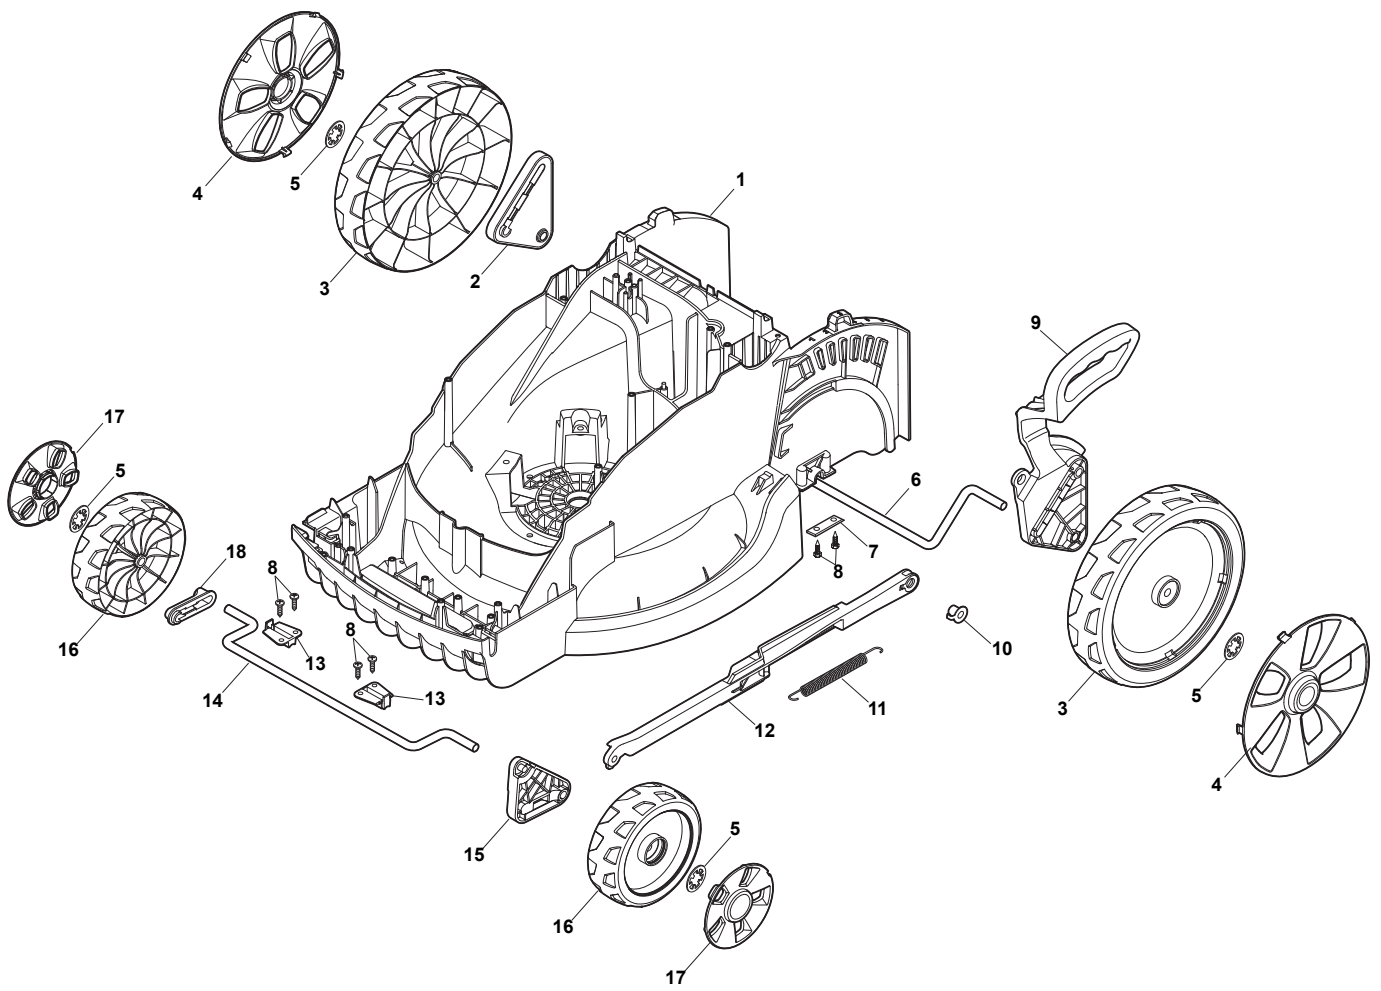

THIS INFORMATION IS NOT INTENDED FOR SALE OR RESALE, AND THIS NOTICE MUST REMAIN ON ALL COPIES.

Fig.	Quantity	Part No	Description	Notes
1	1	322066784/0	Deck STIGA Grey	
2	1	322785450/0	Support, Wheel	
9	1	322785443/0	Lever, Height Adjustment	Grey
12	1	322869690/0	Rod, Height Adjustment	Grey
15	1	322785438/0	Support, Wheel	Grey
18	1	322785449/0	Support, Wheel	
3	2	322686105/0	Wheel	
4	2	322110684/0	Hub Cap Grey	
4	2	322110691/0	Hub Cap White	
4	2	322110700/0	Hub Cap Yellow	
5	4	112604903/0	Washer	
6	1	122033427/0	Rear Wheel Axle	
7	2	322545142/0	Plate	
8	8	112728714/0	Screw	
9	1	322785414/1	Lever, Height Adjustment	Yellow
10	1	322524354/0	Pin	
11	1	122446195/0	Spring	
12	1	322869685/0	Rod, Height Adjustment	Black
13	2	322785415/0	Plate	
14	1	122033426/0	Rear Wheel Axle	
15	1	322785422/0	Support, Wheel	Black
16	2	322686104/0	Wheel	
17	2	322110683/0	Hub Cap Grey	
17	2	322110690/0	Hub Cap White	
17	2	322110699/0	Hub Cap Yellow	

Fig.	Quantity	Part No	Description	Notes
1	1	322066784/0	Deck STIGA Grey	
2	1	322785450/0	Support, Wheel	
9	1	322785443/0	Lever, Height Adjustment	Grey
12	1	322869690/0	Rod, Height Adjustment	Grey
15	1	322785438/0	Support, Wheel	Grey
18	1	322785449/0	Support, Wheel	
3	2	322686105/0	Wheel	
4	2	322110637/0	Hub Cap Grey	
5	4	112604903/0	Washer	
6	1	122033427/0	Rear Wheel Axle	
7	2	322545142/0	Plate	
8	8	112728714/0	Screw	
9	1	322785414/1	Lever, Height Adjustment	Yellow
10	1	322524354/0	Pin	
11	1	122446195/0	Spring	
12	1	322869685/0	Rod, Height Adjustment	Black
13	2	322785415/0	Plate	
14	1	122033426/0	Rear Wheel Axle	
15	1	322785422/0	Support, Wheel	Black
16	2	322686104/0	Wheel	
17	2	322110685/0	Hub Cap Grey	